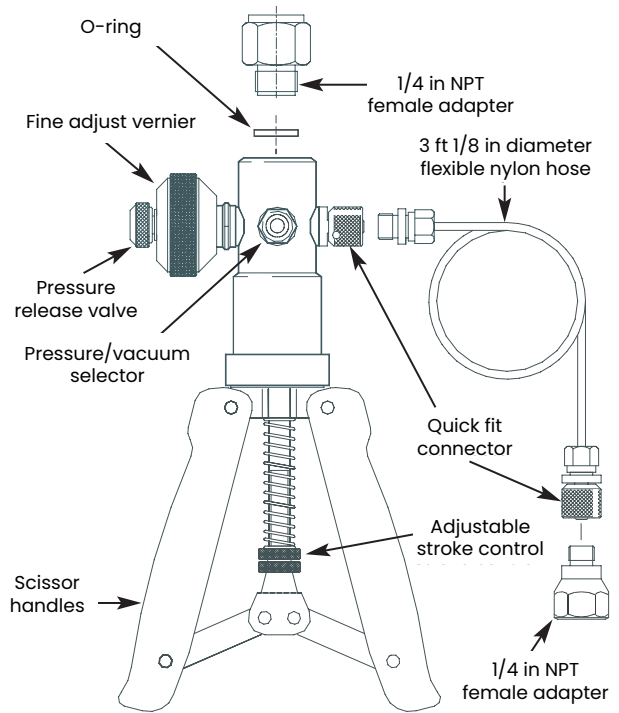

PV211 specifications

General

Ranges

Pressure 0 to 600 psi (0 to 40 bar)

Vacuum 0 to 28.5 inHg (0 to -900 mbar)

Materials

Nickel-plated brass, anodized aluminum, phosphorus, bronze (springs), nitrile, nylon

Dimensions (l x w x d)

PV-BSP-QF

- Set of quick connectors made of nickel-plated brass
- Adapted to G1/8, G1/4, G3/8 and G1/2 internal threads as well as on G1/8 and G1/4 male threads
- One adapter each, G1/4 external thread to G1/4
- External thread and G1/8 external thread

Equipment

The following parts can also be used as accessories/spare parts be ordered:

PV-NPT-QF

- Set of quick connectors made of nickel-plated brass
- Adapted to 1/8", 1/4", 3/8" and 1/2" NPT internal threads as well as 1/8" and 1/4" NPT male threads
- One adapter each 1/4" NPT external thread to 1/4" NPT
- External thread and 1/8" NPT external thread

PV211-HK

Replacement hose

Order details

- PV211-P
- PV-BSP-QF
- PV-NPT-QF
- PV211-HK

Order codes

PV211

Hand pump, 3 ft 1/8 in diameter nylon hose with 1/4 in NPT female

PV211-HA